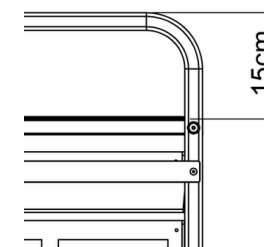

## MST Trolleys

The range includes single or double column options in both A4 and A3 formats, with narrow or wide profiles to suit various space and capacity needs. Each trolley can be configured with a choice of four tray arrangements, and all relevant trays are included as standard. Constructed from mild steel and finished in a white epoxy powder coating for easy cleaning. A recessed top tray helps secure items during movement, while 100mm swivel castors ensure smooth manoeuvrability in busy healthcare settings. Trolley dimensions include A4 single column units, A4 double column units and A3 single column options. These trolleys meet the practical demands of NHS and private healthcare providers.

### Configuration- Single Column

- MST001: A4 Single Column, Standard Height
- MST002: A4 Single Column, Standard, Enclosed Sides
- MST003: A4 Single Column, Enclosed Sides, Lockable Door
- MST004: A4 Single Column, Standard, Bow Handle
- MST005: A4 Single Column, Bow Handle, Enclosed Sides
- MST006: A4 Single, Bow Handle, Enclosed Sides, Lockable Door