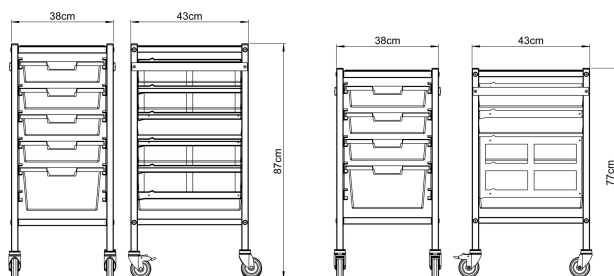

# MST Single/ Low Column

- 1 Choose your column size; Single or Double
- 2 Choose your format; A4 or A3 draw width
- 3 Choose your Configuration; Bow Handles, Enclosed Sides, Lockable Door, All Three, or Standard

## MST Trolleys

The range includes single or double column options in both A4 and A3 formats, with narrow or wide profiles to suit various space and capacity needs. Each trolley can be configured with a choice of four tray arrangements, and all relevant trays are included as standard. Constructed from mild steel and finished in a white epoxy powder coating for easy cleaning. A recessed top tray helps secure items during movement, while 100mm swivel castors ensure smooth manoeuvrability in busy healthcare settings. Trolley dimensions include A4 single column units, A4 double column units and A3 single column options. These trolleys meet the practical demands of NHS and private healthcare providers.

### Configuration- Single Column

- MST001: A4 Single Column, Standard Height
- MST002: A4 Single Column, Standard, Enclosed Sides
- MST003: A4 Single Column, Enclosed Sides, Lockable Door
- MST004: A4 Single Column, Standard, Bow Handle
- MST005: A4 Single Column, Bow Handle, Enclosed Sides
- MST006: A4 Single, Bow Handle, Enclosed Sides, Lockable Door