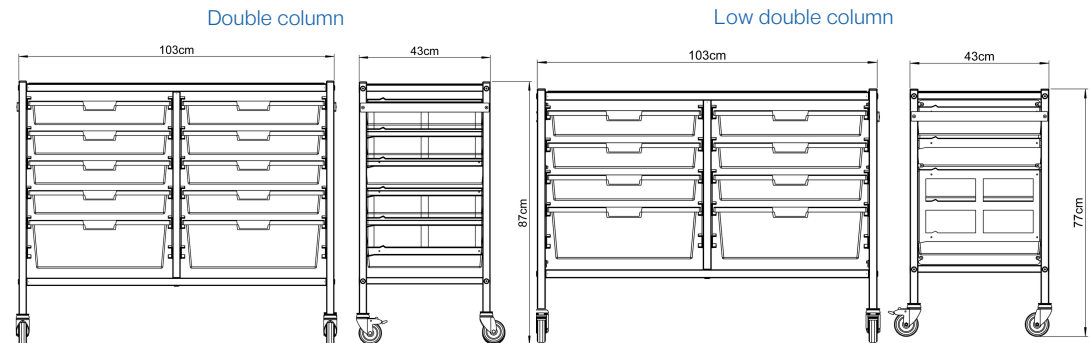

MST Wide Double/ Wide Low Column

Configuration- Double Column

- MST037: A3 Double Column, Standard
- MST038: A3 Double Column, Standard, Enclosed Sides
- MST039: A3 Double Column, Standard, Enclosed Sides, Lockable
- MST040: A3 Double Column, Standard, Bow Handle
- MST041: A3 Double Column, Standard, Bow Handle, Enclosed
- MST042: A3 Double, Standard, Bow Handle, Enclosed, Lockable

Configuration- Low Double Column

- MST043: A3 Double Column, Low Level
- MST044: A3 Double Column, Low Level, Enclosed Sides
- MST045: A3 Double Column, Low Level, Enclosed, Lockable
- MST046: A3 Double Column, Low Level, Bow Handle
- MST047: A3 Double Column, Low Level, Bow Handle, Enclosed
- MST048: A3 Double, Low, Bow Handle, Enclosed, Lockable Door