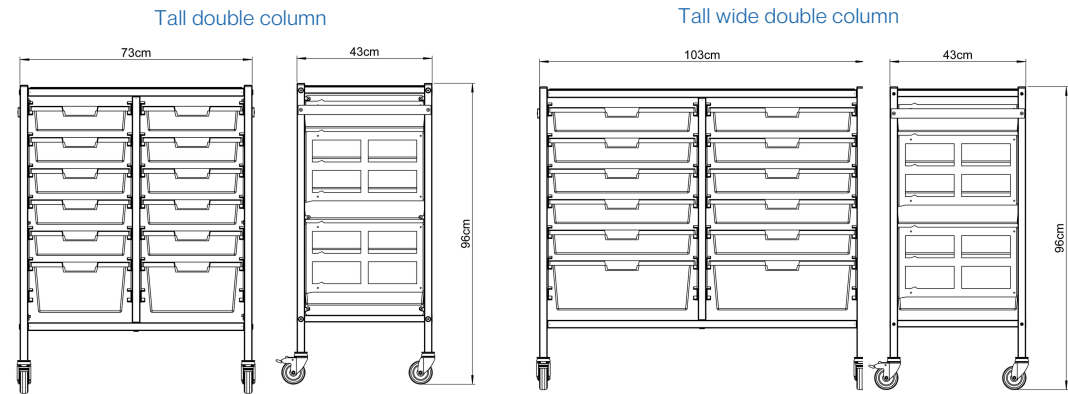

## Configuration- Tall Wide Column

- MST064: A3 Single Column, Tall
- MST065: A3 Single Column, Tall, Enclosed Sides
- MST067: A3 Single Column, Tall, Bow Handle
- MST068: A3 Single Column, Tall, Bow Handle, Enclosed

Find our products on the NHS Supply Chain Catalogue

Tall single column

Tall wide column

# MST Tall Double/ Wide Double Column

## Trays