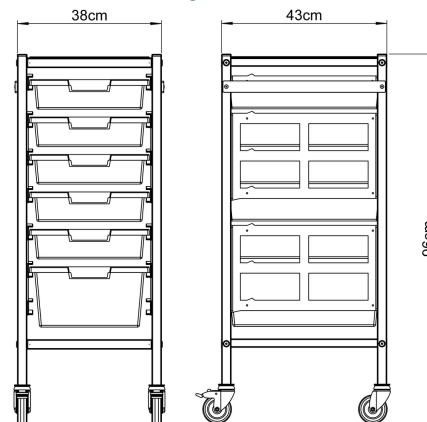

## Configuration- Tall Single Column

- MST058: A4 Single Column, Tall
- MST059: A4 Single Column, Tall, Enclosed Sides
- MST061: A4 Single Column, Tall, Bow Handle
- MST062: A4 Single Column, Tall, Bow Handle, Enclosed

## Configuration- Tall Wide Column

- MST064: A3 Single Column, Tall
- MST065: A3 Single Column, Tall, Enclosed Sides
- MST067: A3 Single Column, Tall, Bow Handle
- MST068: A3 Single Column, Tall, Bow Handle, Enclosed

Find our products on the NHS Supply Chain Catalogue

Tall single column

Tall wide column