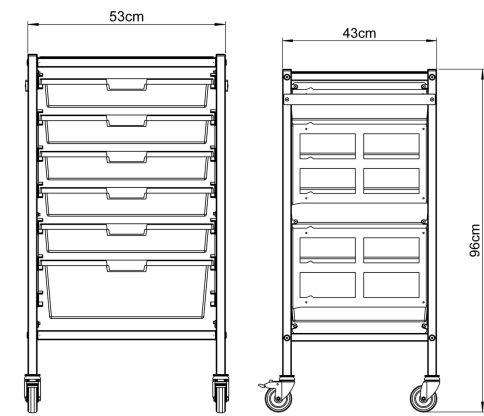

## Configuration- Tall Single Column

- MST058: A4 Single Column, Tall
- MST059: A4 Single Column, Tall, Enclosed Sides
- MST061: A4 Single Column, Tall, Bow Handle
- MST062: A4 Single Column, Tall, Bow Handle, Enclosed

## Configuration- Tall Wide Column

- MST064: A3 Single Column, Tall
- MST065: A3 Single Column, Tall, Enclosed Sides
- MST067: A3 Single Column, Tall, Bow Handle
- MST068: A3 Single Column, Tall, Bow Handle, Enclosed

Find our products on the NHS Supply Chain Catalogue

Tall single column

Tall wide column