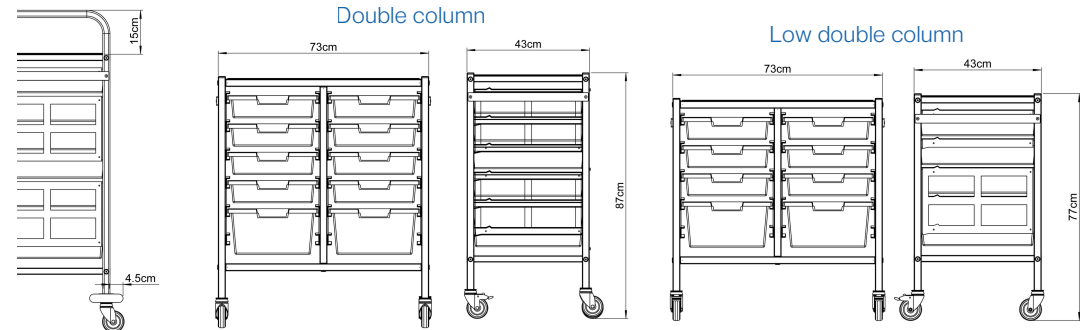

+TRAC03

+TRAC04

+TRAC05

## Configuration- Low Double Column

- MST019: A4 Double Column, Low Level
- MST020: A4 Double Column, Low Level, Enclosed Sides
- MST021: A4 Double, Low Level, Enclosed Sides, Lockable Door
- MST022: A4 Double Column, Low Level, Bow Handle
- MST023: A4 Double, Low Level, Bow Handle, Enclosed Sides
- MST024: A4 Double, Low, Bow Handle, Enclosed, Lockable Door