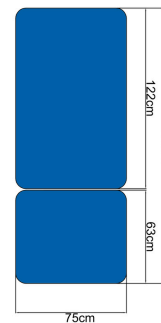

# Bariatric Plinths

Code	Mechanism	SWL	Surface	Footrest Adj	Backrest Adj
BARIO275	Electric	320kg	186 x 75 cm	N/a	-20° to +85°
BARIO2100	Electric	320kg	186 x 100 cm	N/a	-20° to +85°
BARIO375	Electric	320kg	186 x 75 cm	-20° to +85°	-20° to +85°
BARIO3100	Electric	320kg	186 x 100 cm	-20° to +85°	-20° to +85°
BARIO3100DE	Electric	320kg	186 x 100 cm	-85°	-15° to +70°
BARIO375DE	Electric	320kg	186 x 100 cm	-85°	-15° to +70°