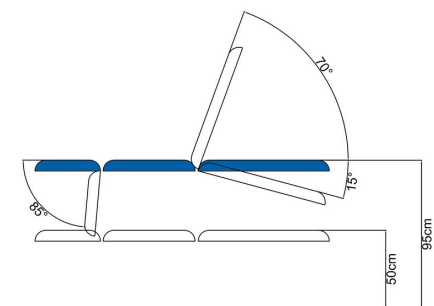

# Bariatric Plinths

## **BARIO275/100, BARIO375/100, BARIO375DE/100DE**

The Medi-Plinth Bariatric Plinth range is designed to meet the growing demand for high-capacity treatment equipment, offering robust, feature-rich solutions that ensure both patient comfort and clinical efficiency. Each model supports a maximum safe working load of 320 kg and incorporates a secure electric lift system powered by Linak “High Reliability” actuators. Optional extra-wide surfaces of 75 cm or 100 cm further enhance patient accessibility and comfort. Adjustable feet and an extra-low entry height facilitate seamless wheelchair transfers, and retractable castors allow easy movement between treatment areas.

The 2-Section Bariatric Couch delivers a compact yet supportive platform with electric backrest as standard. The 3-Section Bariatric Couch builds on this functionality with an additional section that enables greater flexibility in patient positioning, including elevated hip and leg adjustments for more complex procedures. The Drop-End Bariatric Couch provides the added benefit of transforming the plinth into a chair to support a wider variety of patient care routines and improve clinical accessibility. UK-manufactured and CE-marked.

Code	Mechanism	SWL	Surface	Footrest Adj	Backrest Adj
BARIO275	Electric	320kg	186 x 75 cm	N/a	-20° to +85°
BARIO2100	Electric	320kg	186 x 100 cm	N/a	-20° to +85°
BARIO375	Electric	320kg	186 x 75 cm	-20° to +85°	-20° to +85°
BARIO3100	Electric	320kg	186 x 100 cm	-20° to +85°	-20° to +85°
BARIO3100DE	Electric	320kg	186 x 100 cm	-85°	-15° to +70°
BARIO375DE	Electric	320kg	186 x 100 cm	-85°	-15° to +70°