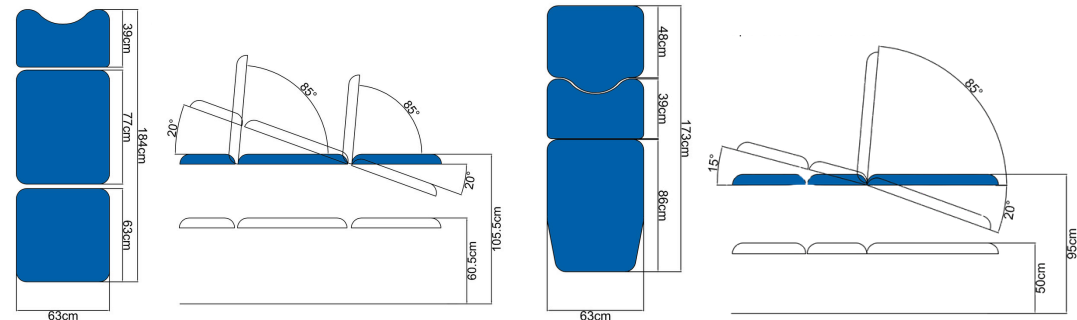

Gynaecology Plinths

GY02E/GY04E

Engineered for modern clinical settings, the GP Gynaecological Plinth offers enhanced clinician access and patient comfort through its ergonomic design and electric height-and-tilt adjustment, including Trendelenburg positioning. The fully electric model features versatile leg support options, foot stirrups, knee troughs, or upholstered footpads and includes a sturdy stainless-steel tray for convenience and hygiene.

It also converts easily into a standard two-section plinth thanks to a removable leg section. Its low entry height, gas-spring assisted backrest, retractable castors, and adjustable foot for uneven floors make it highly adaptable in fast-paced care environments.

The Ultra Gynaecological Plinth represents the pinnacle of comfort and clinical versatility. Featuring three independent electric motors for controlling height, tilt, and backrest, it facilitates smooth Trendelenburg positioning. Standard fittings include adjustable knee troughs or foot stirrups, robust stainless-steel tray, and soft, durable double-thickness upholstery with infection- and fire-resistant properties. UK-manufactured and CE-marked.

Code	Mechanism	SWL	Surface	Footrest Adj	Backrest/Mid Section Adj
GY02ET	Electric	260kg	173 x 63 cm	N/a	85°
GY02ES	Electric	260kg	173 x 63 cm	N/a	85°
GY02EF	Electric	260kg	173 x 63 cm	N/a	85°
GY04ET	Electric	260kg	184 x 63 cm	N/a	85°
GY04ES	Electric	260kg	184 x 63 cm	N/a	85°
GY04EF	Electric	260kg	184 x 63 cm	N/a	85°